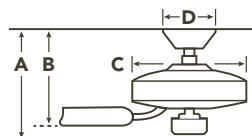

FAN FEATURES

- Mounting Slope – Pitch** 30° or 7/12
- Lead Wire** 78"
- cUL Listed** Indoor
- Hanging Weight** 23.2 lbs.
- Body Material** Steel
- Warranty** Limited Lifetime

MOTOR FEATURES

- Motor Size/Type** 172mm X 20mm, AC
- Amps** 0.55 on High
- RPM** 159 on High
- Energy Star®** No

HANGING MEASUREMENTS

WITH 4.50" DOWNROD			
Fixture Drop (from ceiling)	Blade Drop (from ceiling)	Housing (width)	Ceiling Canopy (width)
A: 13.75"	B: 12.75"	C: 9.25"	D: 6.75"

AIR PERFORMANCE		
AIRFLOW Cubic Ft. Per Minute on High	POWER USAGE Watts on High (Excludes Lights)	AIRFLOW EFFICIENCY Cubic Ft. Per Minute Per Watt
5439	66	82